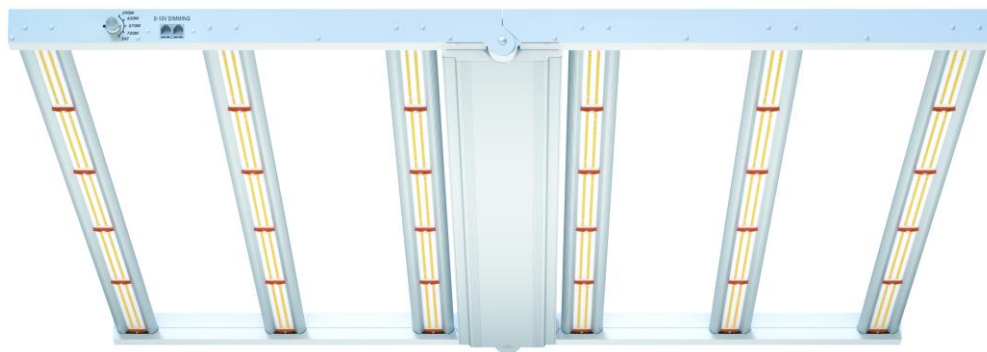

PRODUCT SPECIFICATIONS

TotalGrow MH Lumyre 480 and 720

Item	TG48B-203-26-D2-E1BE6	TG72B-203-26-D2-E1BE6
Product Type	TotalGrow™ Multi-Bar High Intensity Light	TotalGrow™ Multi-Bar High Intensity Light
Number of Light Bars	4	6
180° Hinge	Yes	Yes
Dimming Dial Standard	Yes	Yes
Typical Height Over Canopy	12"	9"
Output Efficacy ($\mu\text{mole}/\text{J}$) ¹	2.6	2.6
Output Flux ($\mu\text{mol}/\text{s}$) ¹	480	720
Max PPFD in 4'x4' space ($\mu\text{mol}/\text{m}^2/\text{s}$) ¹	840	1260
Max. Fixture Power Consumption	480W	720W
Included AC Power Cord Plug Type	NEMA 5-15P	NEMA 5-15P
Included AC Power Cord Length	10 ft	10 ft
Input Voltage	100-277 VAC	100-277 VAC
Input Current at 115 / 230 / 277 VAC	4.2/ 2.1/ 1.7 A	6.3/ 3.1/ 2.6 A
Power Factor (PF)	>0.90	>0.90
Power Frequency of Driver	50/60 Hz	50/60 Hz
Internal Dimming	Dial	Dial
External Dimming Port	RJ14	RJ14
External Dimming Protocol	0-10V	0-10V
Operating Temperature	0F to 110F	0F to 110F
Service Life ²	50,000 hours	50,000 hours
Warranty	5 years	5 years
Light Bars & Driver Waterproofing	IP65	IP65
Ports/Dials Waterproofing	IP45	IP45
Light Fixture - Height (inches)	2.3	2.3
Light Fixture - Width (inches)	44	44
Light Fixture - Length (inches)	44	44
Light Fixture - Weight (pounds)	24	29
Standard Package - Height (inches)	5	5
Standard Package - Width (inches)	25	25
Standard Package - Length (inches)	46	46

Standard Package – Weight (pounds)	29	34
------------------------------------	----	----

Notes:

1. Readings based on instantaneous measurements at 25C
2. Service life represents the number of hours when 50% of a group of identical light fixtures reaches 70%+ of its initial lumens at the given service temperature.