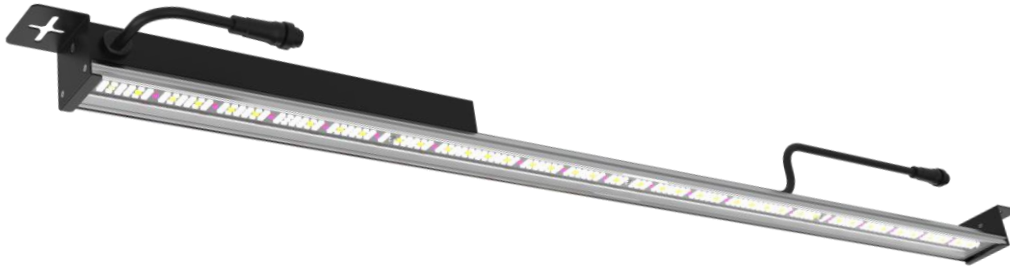

PRODUCT SPECIFICATIONS

TotalGrow Mezzo Light Bars

TG10B

Item	TG10B-203-26-D0-J2CH6
Product Type	TotalGrow™ Mid-Power Light Bar
Light Spectrum	1203
Light Output (μmole/J) ¹	2.6
Light Output (μmol/s) ¹	255
Max. Fixture Power Consumption	100W
Input Voltage (VAC)	90 to 305
Input Current at min/max VAC (A)	1.1 / .33
Power Frequency of Driver	50 ~ 60 Hz
Power Factor (PF)	>0.90
Daisy-Chain Maximum (120V / 240V)	9 / 16
Dimming	None
Operating Temperature	0F to 110F
Service Life ²	50,000 hours
Warranty	5 Years
Light Fixture Height	1.7 inches
Light Fixture Width	2.3 inches
Light Fixture Length	43 inches
Light Fixture Weight	3 lbs.

Notes:

1. Readings based on instantaneous measurements at 25C
2. Service life represents the number of hours when 50% of a group of identical light fixtures reaches 70% of its initial lumens at the given service temperature.