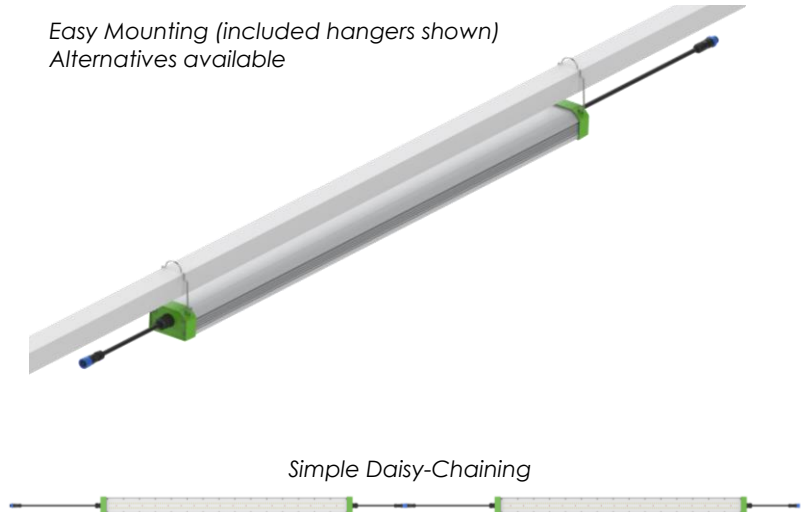

Product Specifications:	Mezzo 100	
Product Number	TG10B4-R0J-28-D0-J2CH6	
Power Consumption	100W	
Output	277 $\mu\text{mol/s}$	
Efficacy	2.8 $\mu\text{mol/J}$	
Length x Width x Height	44 x 3 x 2 inches	
Weight	4 lbs.	
Input Voltage	100-277V	
Daisy-Chain Limit	10 (120V) / 20 (240V)	
Projected Service Life	50,000 hours	
Warranty	5 years	
Waterproof	IP66	

Easy Mounting (included hangers shown)
Alternatives available

Usage Guidelines

Every application is unique, and our lighting experts will gladly provide you with a detailed, custom light plan (contact info@totalgrowlight.com). In the meantime, the following chart will provide helpful benchmarks:

Usage Guidelines: TotalGrow Mezzo Lights				
	Light Level Target	Low	Medium	High
	Plant Size	Small	Medium	Large
	Examples	Germination, Microgreens 	Late Propagation, Lettuce, Basil 	Tomatoes, Plants larger than 1 cu ft
Supplemental (Greenhouse Sun + TotalGrow Lights)	Light Intensity (PPFD):	50 $\mu\text{mol/m}^2/\text{s}$	80 $\mu\text{mol/m}^2/\text{s}$	225 $\mu\text{mol/m}^2/\text{s}$
	Coverage	48 sq. ft	30 sq. ft	10 sq. ft
	Spacing	6 x 8 ft	5 x 6 ft	2.5 x 4 ft
	Height	5 ft	3.5 ft	2 ft
Sole Source (100% TotalGrow Lighting)	Light Intensity (PPFD):	150 $\mu\text{mol/m}^2/\text{s}$	250 $\mu\text{mol/m}^2/\text{s}$	800 $\mu\text{mol/m}^2/\text{s}$
	Coverage	15 sq. ft	8 sq. ft	3 sq. ft
	Spacing	3 x 5 ft	2 x 4 ft	9" x 48"
	Height	2.5 ft	1.5 ft	6"

- Shorten growth cycles • Improve yields and quality • Reliably produce year-round
- Reduce up to 60% of energy compared to HPS • Long, low maintenance life
- Excellent light uniformly • Easy installation • Versatile, aesthetic, customizable spectrum