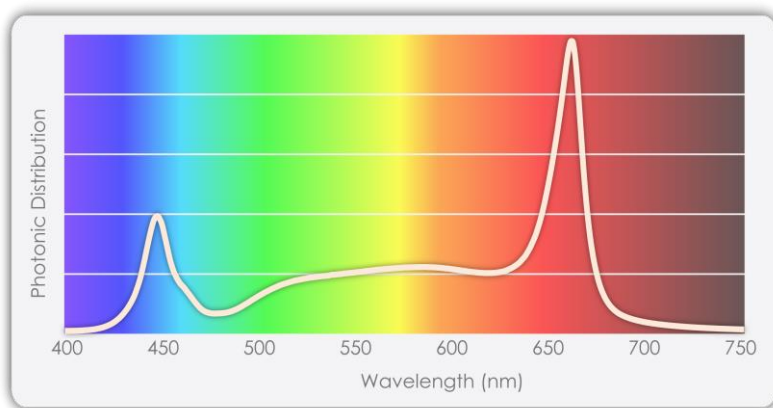

TotalGrow™ Mezzo 100

Uncompromised
Versatility & Performance

Ideal intensities and uniformity virtually anywhere.

- 100W mid-power light bars at 2.8 $\mu\text{mol}/\text{J}$ for precision light delivery
- Simple daisy-chaining installation: mounted, hanging, or inter-lighting
- Thin, narrow profile for minimal shadowing and height
- Full spectrum for exceptional versatility

Spectrum/Power Customization Available

info@totalgrowlight.com

The TotalGrow Mezzo is an exceptionally versatile mid-power light bar. Efficient, balanced light output from the streamlined, lightweight, yet rugged form factor can be provided from nearly any structure to nearly any crop. From low-height greenhouses to confined-space indoor production setups, this plug-and-play solution offers profound total value with simple implementation, low costs, and long-term reliability.

Product Specifications:	Mezzo 100	
Product Number	TG10B4-R0J-28-D0-J2CH6	
Power Consumption	100W	
Output	277 $\mu\text{mol/s}$	
Efficacy	2.8 $\mu\text{mol/J}$	
Length x Width x Height	44 x 3 x 2 inches	
Weight	4 lbs.	
Input Voltage	100-277V	
Daisy-Chain Limit	10 (120V) / 20 (240V)	
Projected Service Life	50,000 hours	
Warranty	5 years	
Waterproof	IP66	